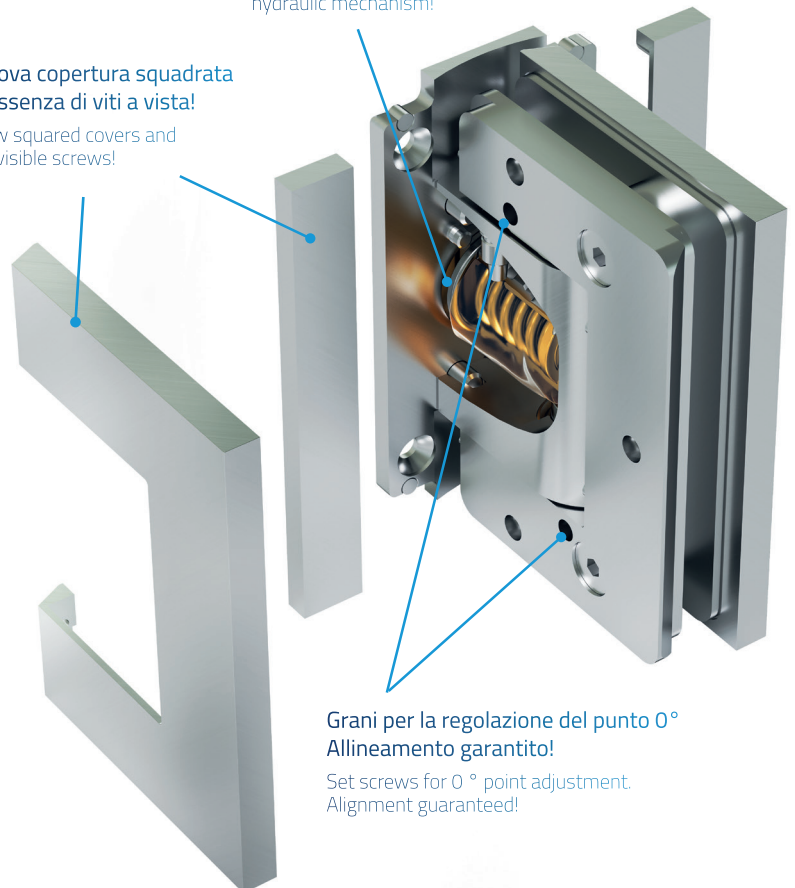

**ORIGINALE** is distinguished by the complete absence of visible screws and a new linear and rigorous cover.

**ORIGINALE** also has the 0° point adjustment which makes its installation becomes even easier and faster. Technical effectiveness and innovative design in a new and exclusive look for the Biloba door closer hinge, there you go: **ORIGINALE!**

### Features

- Absolute aesthetic beauty
- Clean and linear design
- No visible screws
- 0° position adjustment
- Even easier and faster to install
- Automatic hydraulic closing
- Adjustment of door closing speeds
- Stop at 0° + 90° -90°
- Also suitable for rebated doors
- Interchangeable with previous versions

Meccanismo oleodinamico interno brevettato!

Patented internal hydraulic mechanism!

Nuova copertura squadrata e assenza di viti a vista!

New squared covers and no visible screws!

Grani per la regolazione del punto 0° Allineamento garantito!

Set screws for 0° point adjustment. Alignment guaranteed!

**ORDINALA ORA! ORDER NOW!**