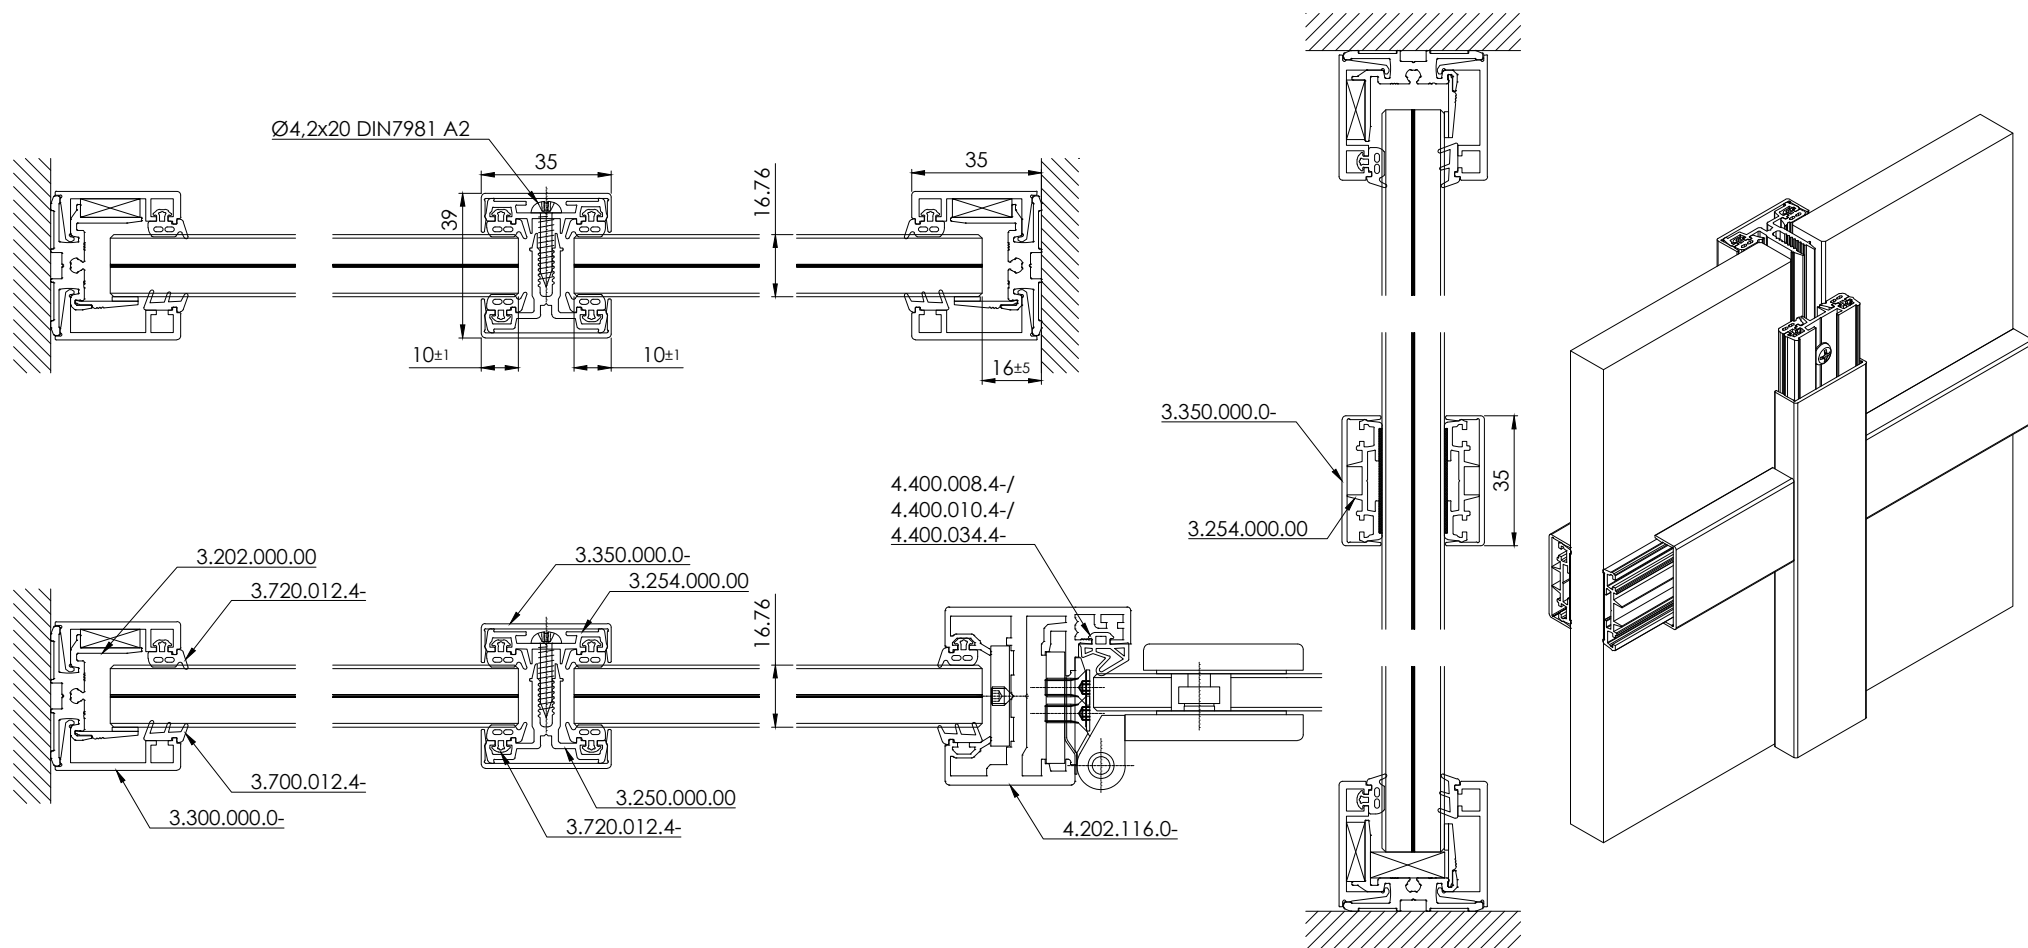

This drawing is property of Glass System Polska Sp. z o.o.. Each duplication or passing on to third persons without our permission is forbidden and will be pursued.

		Glass System Polska Sp. z o.o.	
		ul. Idzikowskiego 16 Witosa Point 00-710 Warszawa, PL	
date: 06.05.2020	series: GSW Office	concept design: -	
author: ks	description: GSW Office vertical and horizontal muntin profiles - VSG 88.2 glass general drawing		
scale: -	sheet: -	drawing number: GS-W-3.12.00.21	index: 01
		page: 1/1	