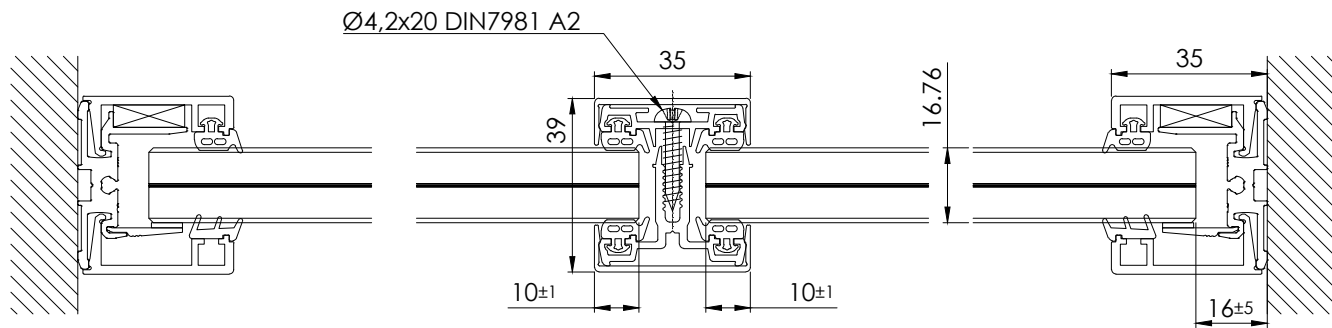

This drawing is property of Glass System Polska Sp. z o.o... Each duplication or passing on to third persons without our permission is forbidden and will be pursued.

		Glass System Polska Sp. z o.o.	
		ul. Łdzikowskiego 16 Witosa Point 00-710 Warszawa, PL	
date: 06.05.2020	series: GSW Office	concept design: -	
author: ks	description: GSW Office vertical muntin profile VSG 88.2 glass general drawing		
scale: -	sheet: -	drawing number: GS-W-3.12.00.20	index: 01
		page: 1/1	