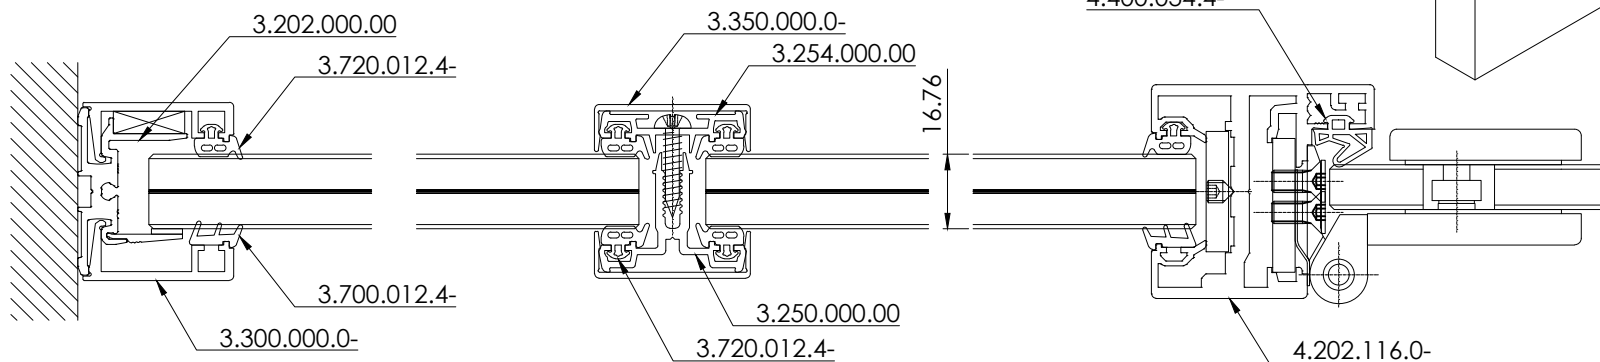

This drawing is property of Glass System Polska Sp. z o.o... Each duplication or passing on to third persons without our permission is forbidden and will be pursued.

		Glass System Polska Sp. z o.o.	
		ul. Łdzikowskiego 16 Witosa Point 00-710 Warszawa, PL	
date: 06.05.2020	series: GSW Office	concept design: -	
author: ks	description: GSW Office vertical muntin profile VSG 88.2 glass general drawing		
scale: -	sheet: -	drawing number: GS-W-3.12.00.20	index: 01
		page: 1/1	