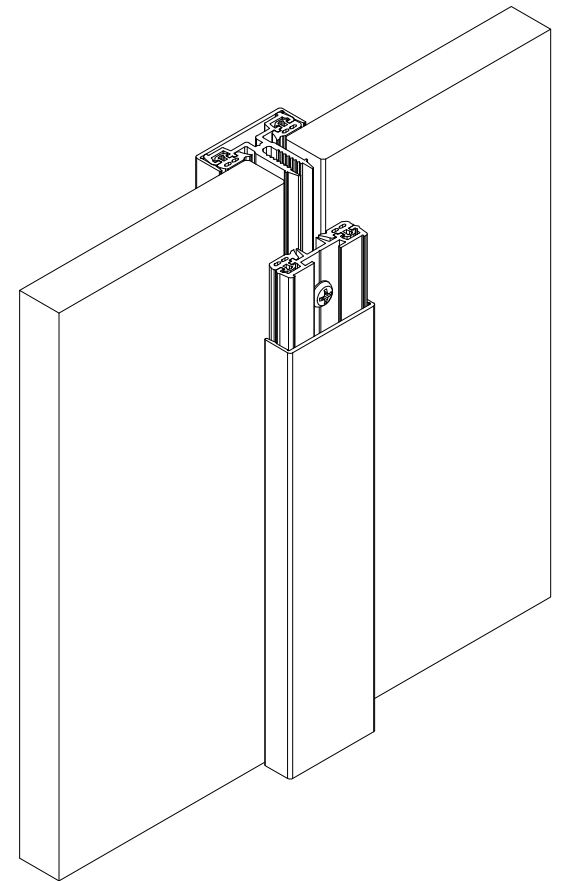

This drawing is property of Glass System Polska Sp. z o.o... Each duplication or passing on to third persons without our permission is forbidden and will be pursued.

		Glass System Polska Sp. z o.o.	
		ul. Łdzikowskiego 16 Witosa Point 00-710 Warszawa, PL	
date: 06.05.2020	series: GSW Office	concept design: -	
author: ks	description: GSW Office vertical muntin profile VSG 88.2 glass general drawing		
scale: -	sheet: -	drawing number: GS-W-3.12.00.20	index: 01
		page: 1/1	