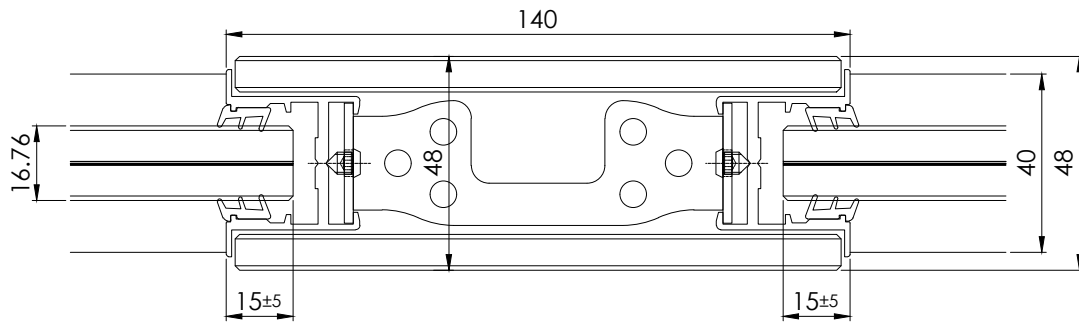

This drawing is property of Glass System Polska Sp. z o.o.. Each duplication or passing on to third persons without our permission is forbidden and will be pursued.

3.249.000.0-

4.400.008.4-/
4.400.010.4-/
4.400.034.4-

4.300.000.0-

4.202.116.0-

Panel and frame connection

3.700.012.4-

3.244.000.10

MDF board

		Glass System Polska Sp. z o.o.	
		ul. Łdzikowskiego 16 Witosa Point 00-710 Warszawa, PL	
date: 18.06.2020	series: GSW Office	concept design: -	
author: ks	description: GSW Office glass installation panel VSG 88.2 glass general drawing		
scale: -	sheet: -	drawing number: GS-W-3.12.00.12	index: 01
		page: 1/1	