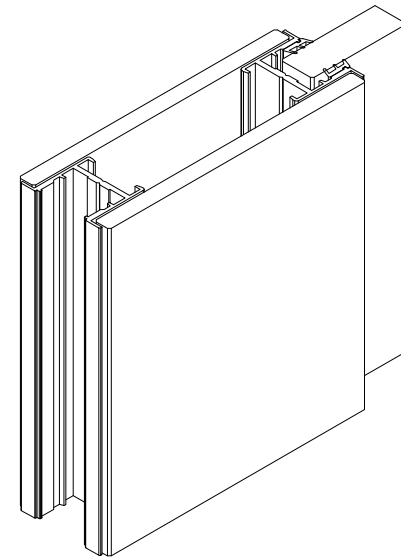

4.300.000.0-

4.202.116.0-

Panel and frame connection

3.700.012.4-

3.244.000.10

MDF board

		Glass System Polska Sp. z o.o.	
		ul. Łdzikowskiego 16 Witosa Point 00-710 Warszawa, PL	
date: 18.06.2020	series: GSW Office	concept design: -	
author: ks	description: GSW Office glass installation panel VSG 88.2 glass general drawing		
scale: -	sheet: -	drawing number: GS-W-3.12.00.12	index: 01
		page: 1/1	