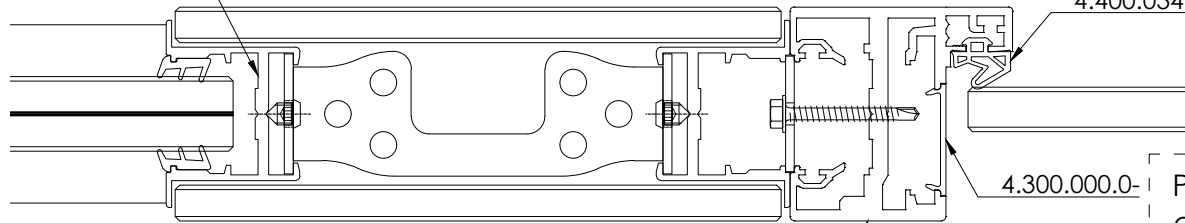

4.400.008.4-/
4.400.010.4-/
4.400.034.4-

4.300.000.0-

4.202.116.0-

Panel and frame connection

3.700.012.4-

3.244.000.10