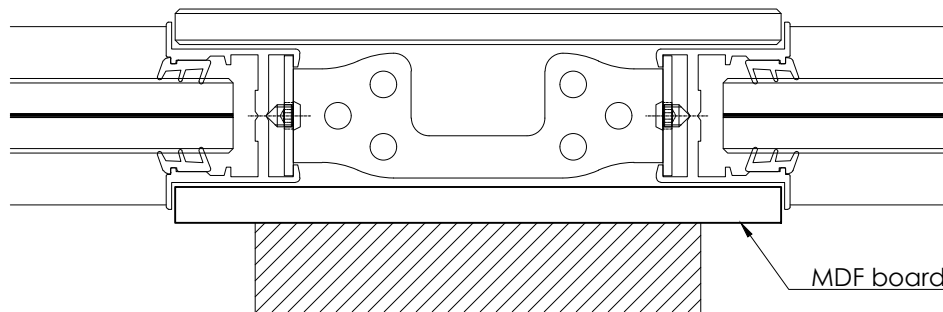

4.300.000.0-

4.202.116.0-

Panel and frame connection

3.700.012.4-

3.244.000.10

MDF board

		Glass System Polska Sp. z o.o.	
		ul. Łdzikowskiego 16 Witosa Point 00-710 Warszawa, PL	
date: 18.06.2020	series: GSW Office	concept design: -	
author: ks	description: GSW Office glass installation panel VSG 88.2 glass general drawing		
scale: -	sheet: -	drawing number: GS-W-3.12.00.12	index: 01
		page: 1/1	