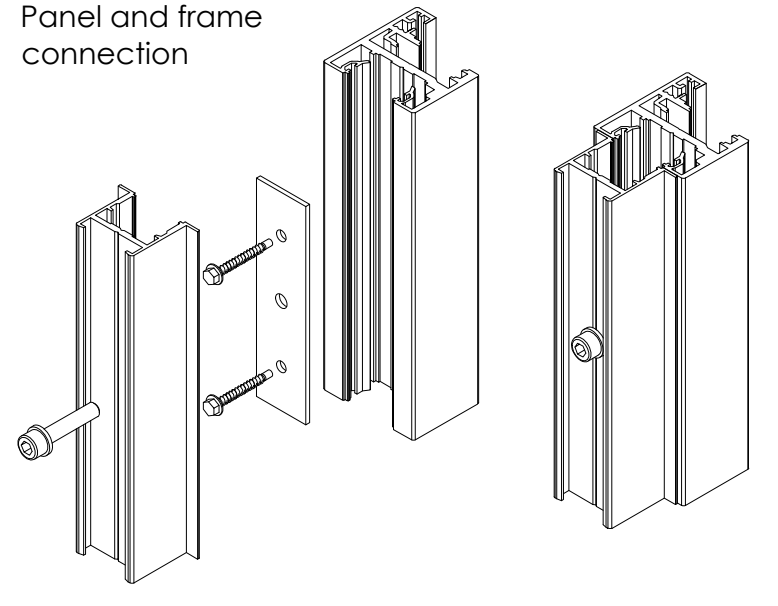

4.300.000.0-

4.202.116.0-

Panel and frame connection

3.700.012.4-

3.244.000.10

MDF board

		Glass System Polska Sp. z o.o.	
		ul. Łdzikowskiego 16 Witosa Point 00-710 Warszawa, PL	
date: 18.06.2020	series: GSW Office	concept design: -	
author: ks	description: GSW Office glass installation panel VSG 88.2 glass general drawing		
scale: -	sheet: -	drawing number: GS-W-3.12.00.12	index: 01
		page: 1/1	