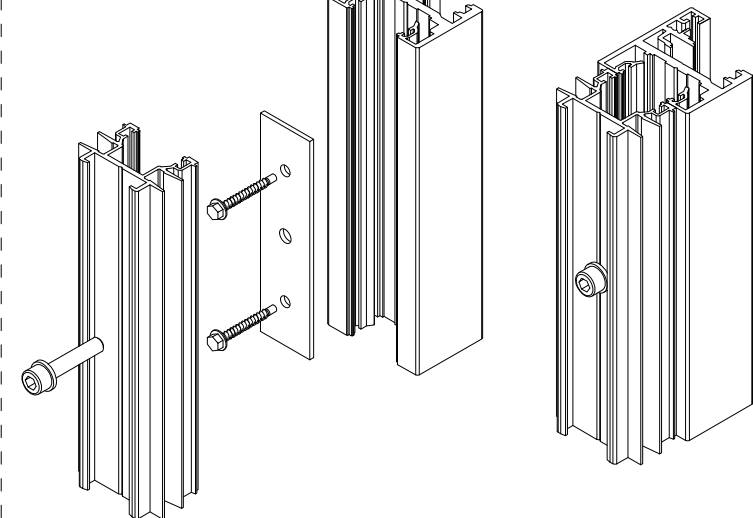

This drawing is property of Glass System Polska Sp. z o.o.. Each duplication or passing on to third persons without our permission is forbidden and will be pursued.

Panel and frame connection

		Glass System Polska Sp. z o.o. ul. Idzikowskiego 16 Witosa Point 00-710 Warszawa, PL		
		date: 18.06.2020	series: GSW Office	concept design: -
author: ks	description: GSW Office installation panel VSG 88.2 glass general drawing			
scale: -	sheet: -	drawing number: GS-W-3.12.00.10	index: 01	page: 1/1