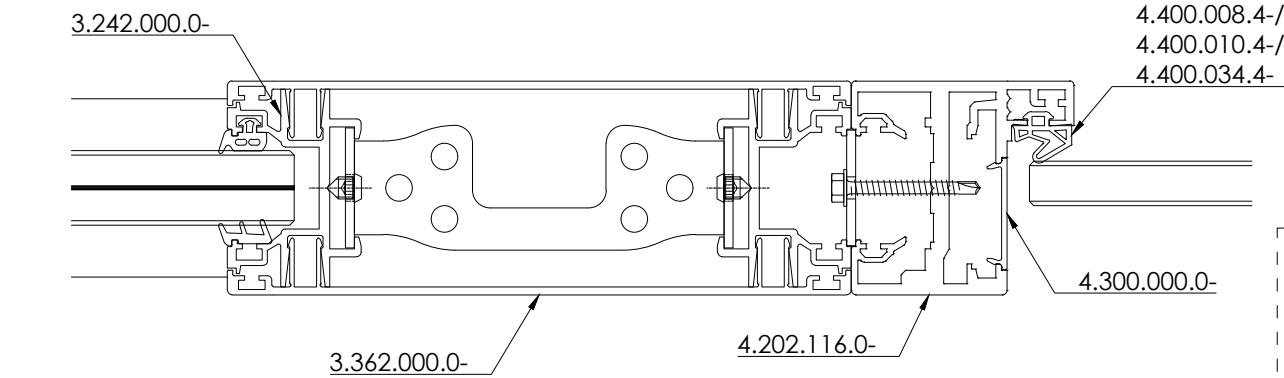

This drawing is property of Glass System Polska Sp. z o.o.. Each duplication or passing on to third persons without our permission is forbidden and will be pursued.

Panel and frame connection

		Glass System Polska Sp. z o.o. ul. Idzikowskiego 16 Witosa Point 00-710 Warszawa, PL		
		date: 18.06.2020	series: GSW Office	concept design: -
author: ks	description: GSW Office installation panel VSG 88.2 glass general drawing			
scale: -	sheet: -	drawing number: GS-W-3.12.00.10	index: 01	page: 1/1