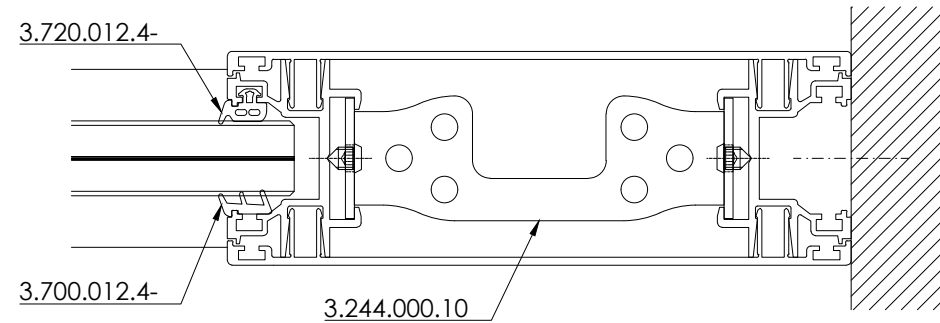

This drawing is property of Glass System Polska Sp. z o.o.. Each duplication or passing on to third persons without our permission is forbidden and will be pursued.

Panel and frame connection

		Glass System Polska Sp. z o.o. ul. Idzikowskiego 16 Witosa Point 00-710 Warszawa, PL		
		date: 18.06.2020	series: GSW Office	concept design: -
author: ks	description: GSW Office installation panel VSG 88.2 glass general drawing			
scale: -	sheet: -	drawing number: GS-W-3.12.00.10	index: 01	page: 1/1