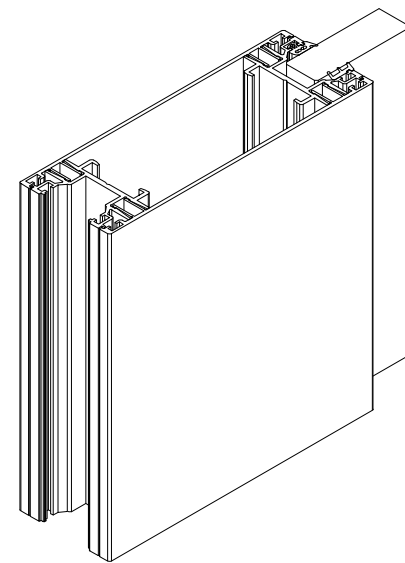

This drawing is property of Glass System Polska Sp. z o.o.. Each duplication or passing on to third persons without our permission is forbidden and will be pursued.

Panel and frame connection

		Glass System Polska Sp. z o.o. ul. Idzikowskiego 16 Witosa Point 00-710 Warszawa, PL		
		date: 18.06.2020	series: GSW Office	concept design: -
author: ks	description: GSW Office installation panel VSG 88.2 glass general drawing			
scale: -	sheet: -	drawing number: GS-W-3.12.00.10	index: 01	page: 1/1