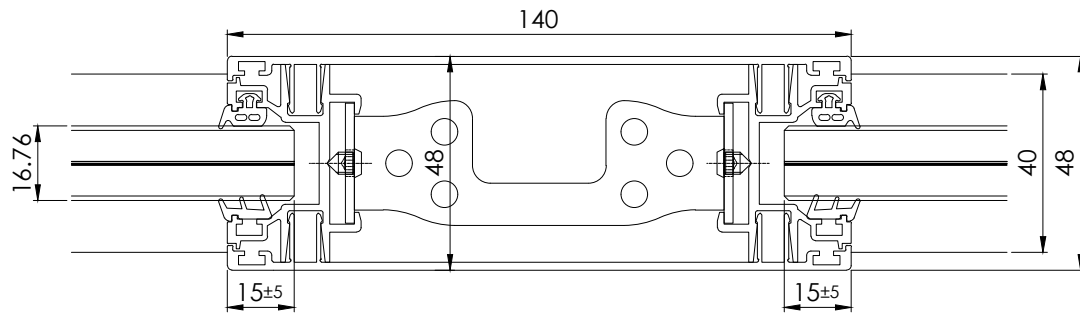

This drawing is property of Glass System Polska Sp. z o.o.. Each duplication or passing on to third persons without our permission is forbidden and will be pursued.

Panel and frame connection

		Glass System Polska Sp. z o.o. ul. Idzikowskiego 16 Witosa Point 00-710 Warszawa, PL		
		date: 18.06.2020	series: GSW Office	concept design: -
author: ks	description: GSW Office installation panel VSG 88.2 glass general drawing			
scale: -	sheet: -	drawing number: GS-W-3.12.00.10	index: 01	page: 1/1