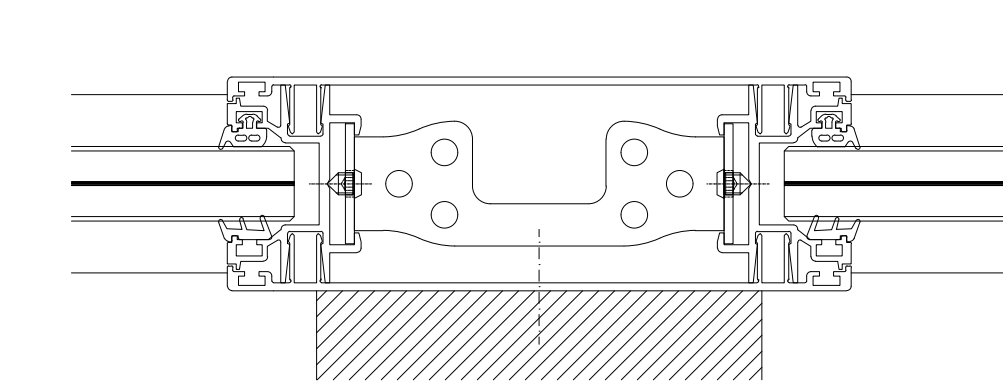

This drawing is property of Glass System Polska Sp. z o.o.. Each duplication or passing on to third persons without our permission is forbidden and will be pursued.

Panel and frame connection

		Glass System Polska Sp. z o.o. ul. Idzikowskiego 16 Witosa Point 00-710 Warszawa, PL		
		date: 18.06.2020	series: GSW Office	concept design: -
author: ks	description: GSW Office installation panel VSG 88.2 glass general drawing			
scale: -	sheet: -	drawing number: GS-W-3.12.00.10	index: 01	page: 1/1