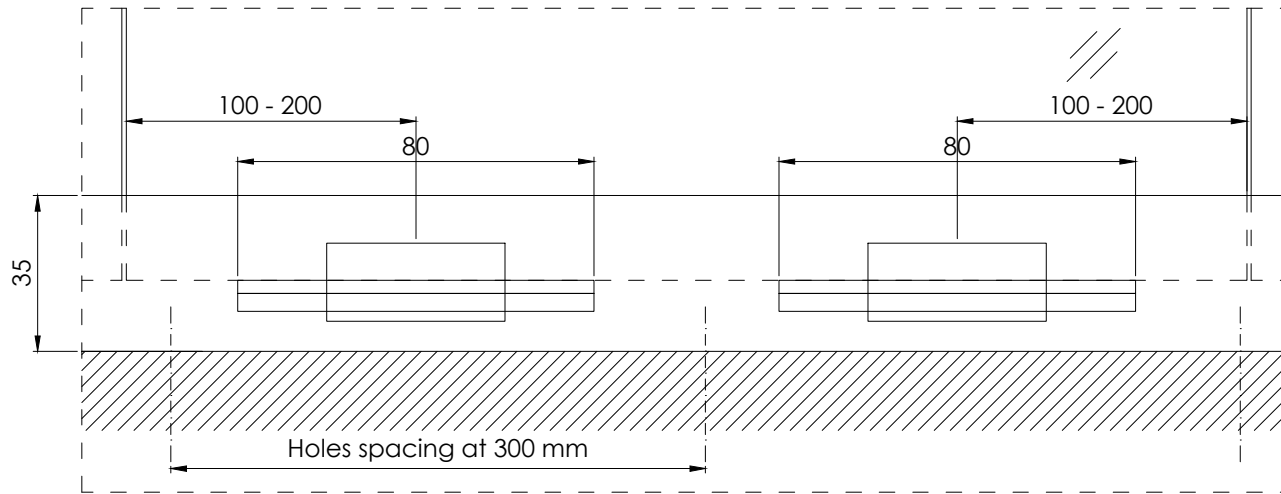

This drawing is property of Glass System Polska Sp. z o.o... Each duplication or passing on to third persons without our permission is forbidden and will be pursued.

*optional

		Glass System Polska Sp. z o.o.	
		ul. Idzikowskiego 16 Witosa Point 00-710 Warszawa, PL	
date: 10.03.2020	series: GSW Office	concept design: -	
author: ks	description: GSW Office mounting profile VSG 88.2 glass general drawing		
scale: -	sheet: -	drawing number: GS-W-3.12.00.00	index: 01
		page:	1/1