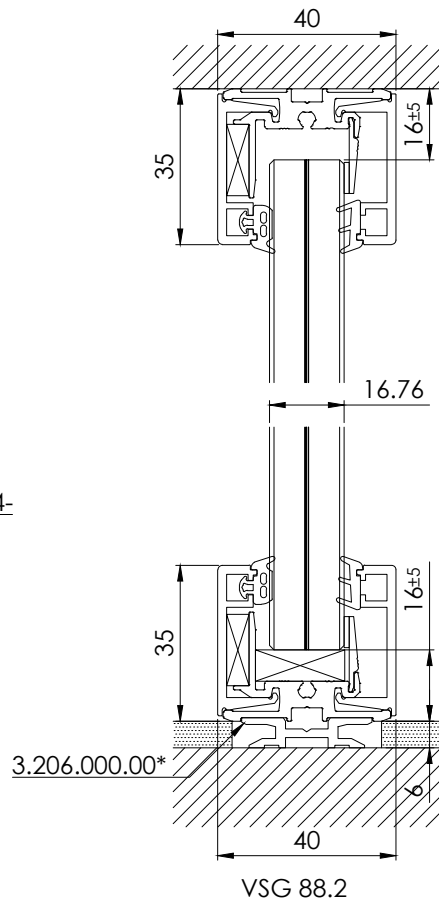

This drawing is property of Glass System Polska Sp. z o.o... Each duplication or passing on to third persons without our permission is forbidden and will be pursued.

*optional

		Glass System Polska Sp. z o.o.	
		ul. Idzikowskiego 16 Witosa Point 00-710 Warszawa, PL	
date: 10.03.2020	series: GSW Office	concept design: -	
author: ks	description: GSW Office mounting profile VSG 88.2 glass general drawing		
scale: -	sheet: -	drawing number: GS-W-3.12.00.00	index: 01
		page:	1/1