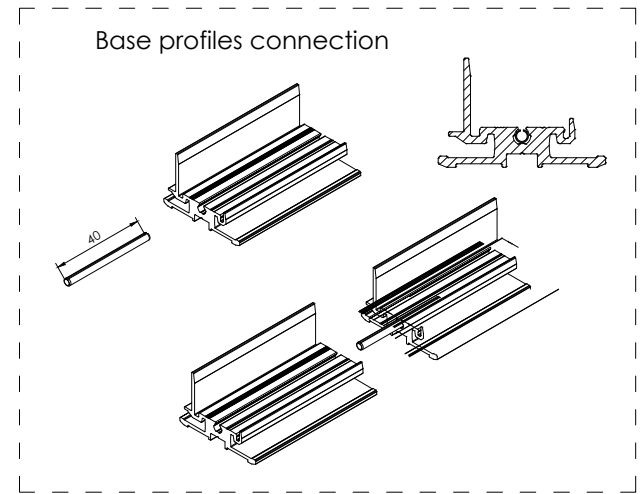

This drawing is property of Glass System Polska Sp. z o.o... Each duplication or passing on to third persons without our permission is forbidden and will be pursued.

*optional

		Glass System Polska Sp. z o.o.	
		ul. Idzikowskiego 16 Witosa Point 00-710 Warszawa, PL	
date: 10.03.2020	series: GSW Office	concept design: -	
author: ks	description: GSW Office mounting profile VSG 88.2 glass general drawing		
scale: -	sheet: -	drawing number: GS-W-3.12.00.00	index: 01
		page:	1/1