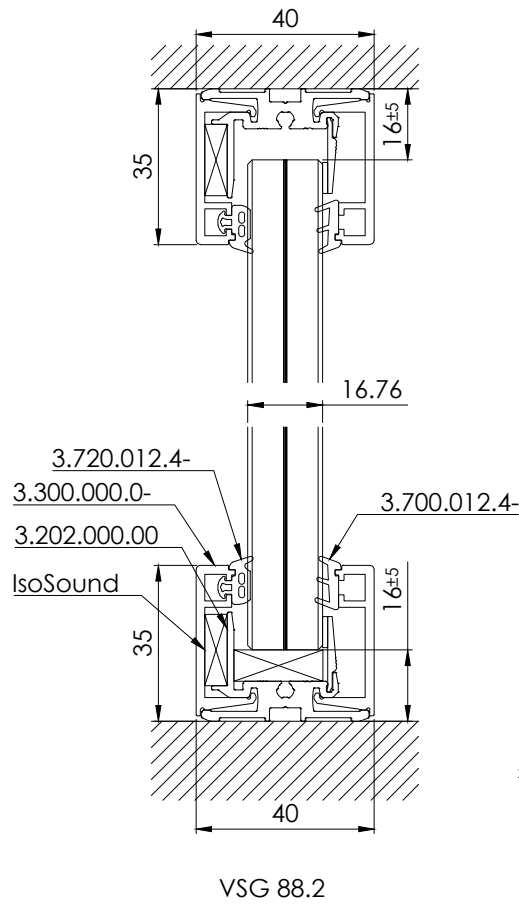

This drawing is property of Glass System Polska Sp. z o.o... Each duplication or passing on to third persons without our permission is forbidden and will be pursued.

*optional

		Glass System Polska Sp. z o.o.	
		ul. Idzikowskiego 16 Witosa Point 00-710 Warszawa, PL	
date: 10.03.2020	series: GSW Office	concept design: -	
author: ks	description: GSW Office mounting profile VSG 88.2 glass general drawing		
scale: -	sheet: -	drawing number: GS-W-3.12.00.00	index: 01
		page:	1/1