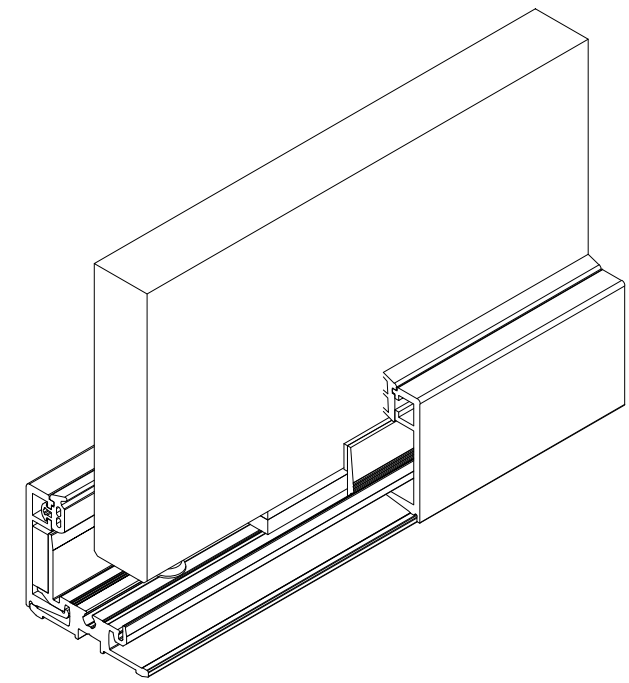

This drawing is property of Glass System Polska Sp. z o.o... Each duplication or passing on to third persons without our permission is forbidden and will be pursued.

*optional

		Glass System Polska Sp. z o.o.	
		ul. Idzikowskiego 16 Witosa Point 00-710 Warszawa, PL	
date: 10.03.2020	series: GSW Office	concept design: -	
author: ks	description: GSW Office mounting profile VSG 88.2 glass general drawing		
scale: -	sheet: -	drawing number: GS-W-3.12.00.00	index: 01
		page:	1/1