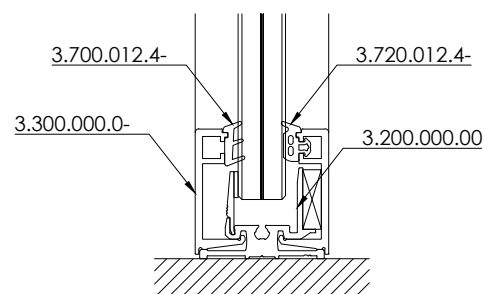

This drawing is property of Glass System Polska Sp. z o.o.. Each duplication or passing on to third persons without our permission is forbidden and will be pursued.

		Glass System Polska Sp. z o.o.	
		ul. Idzikowskiego 16 Witosa Point 00-710 Warszawa, PL	
date: 10.03.2020	series: GSW Office	concept design: -	
author: ks	description: GSW Office corner muntin profile general drawing		
scale: -	sheet: -	drawing number: GS-W-3.10.00.22	index: 01
		page: 1/1	