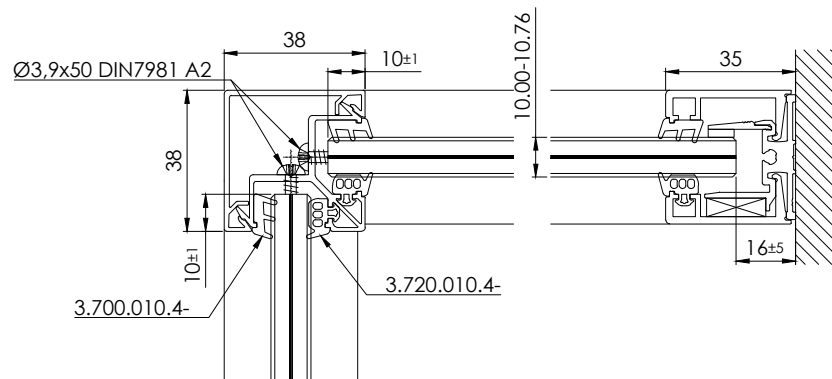

This drawing is property of Glass System Polska Sp. z o.o.. Each duplication or passing on to third persons without our permission is forbidden and will be pursued.

		Glass System Polska Sp. z o.o.	
		ul. Idzikowskiego 16 Witosa Point 00-710 Warszawa, PL	
date: 10.03.2020	series: GSW Office	concept design: -	
author: ks	description: GSW Office corner muntin profile general drawing		
scale: -	sheet: -	drawing number: GS-W-3.10.00.22	index: 01
		page: 1/1	