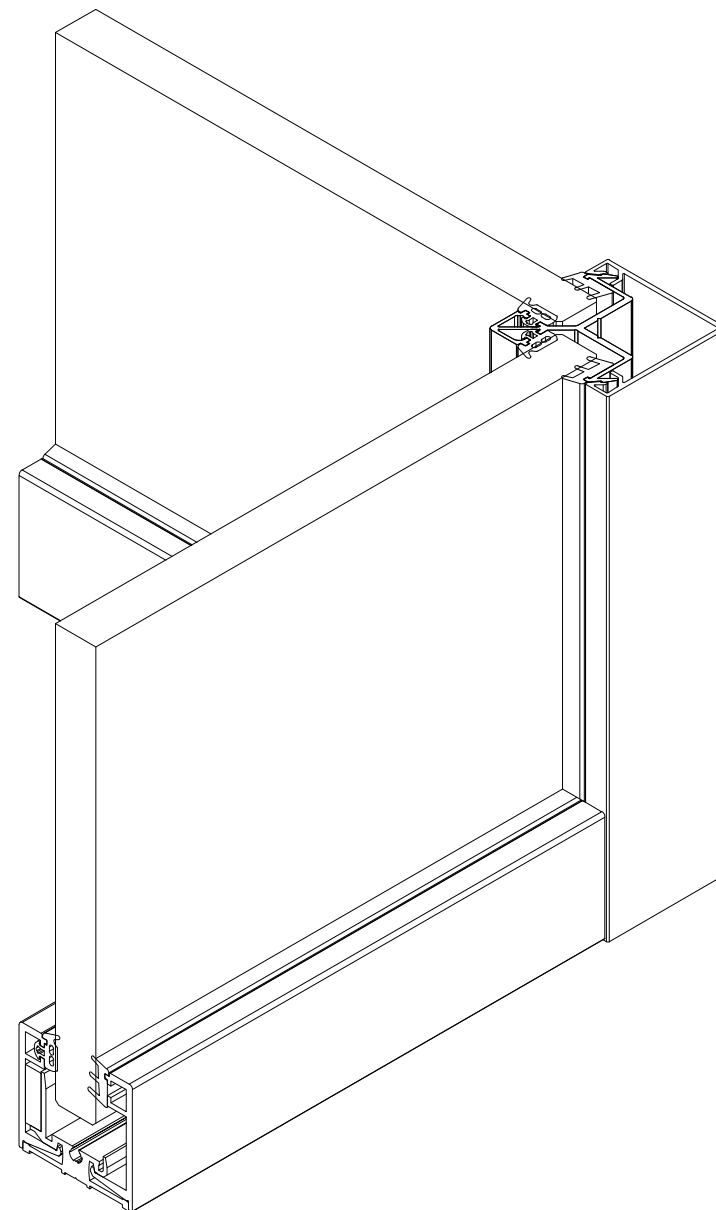

This drawing is property of Glass System Polska Sp. z o.o.. Each duplication or passing on to third persons without our permission is forbidden and will be pursued.

		Glass System Polska Sp. z o.o.	
		ul. Idzikowskiego 16 Witosa Point 00-710 Warszawa, PL	
date: 10.03.2020	series: GSW Office	concept design: -	
author: ks	description: GSW Office corner muntin profile general drawing		
scale: -	sheet: -	drawing number: GS-W-3.10.00.22	index: 01
		page: 1/1	