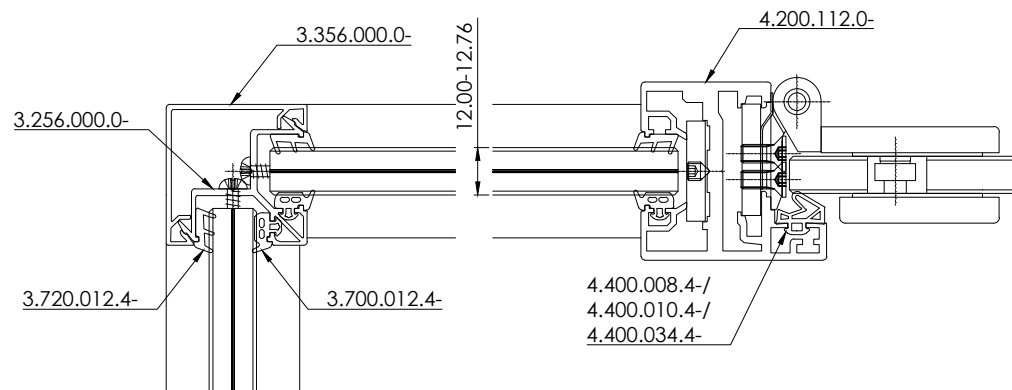

This drawing is property of Glass System Polska Sp. z o.o.. Each duplication or passing on to third persons without our permission is forbidden and will be pursued.

		Glass System Polska Sp. z o.o.	
		ul. Idzikowskiego 16 Witosa Point 00-710 Warszawa, PL	
date: 10.03.2020	series: GSW Office	concept design: -	
author: ks	description: GSW Office corner muntin profile general drawing		
scale: -	sheet: -	drawing number: GS-W-3.10.00.22	index: 01
		page: 1/1	