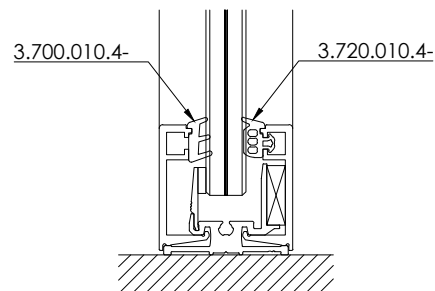

This drawing is property of Glass System Polska Sp. z o.o.. Each duplication or passing on to third persons without our permission is forbidden and will be pursued.

		Glass System Polska Sp. z o.o.	
		ul. Idzikowskiego 16 Witosa Point 00-710 Warszawa, PL	
date: 10.03.2020	series: GSW Office	concept design: -	
author: ks	description: GSW Office corner muntin profile general drawing		
scale: -	sheet: -	drawing number: GS-W-3.10.00.22	index: 01
		page: 1/1	