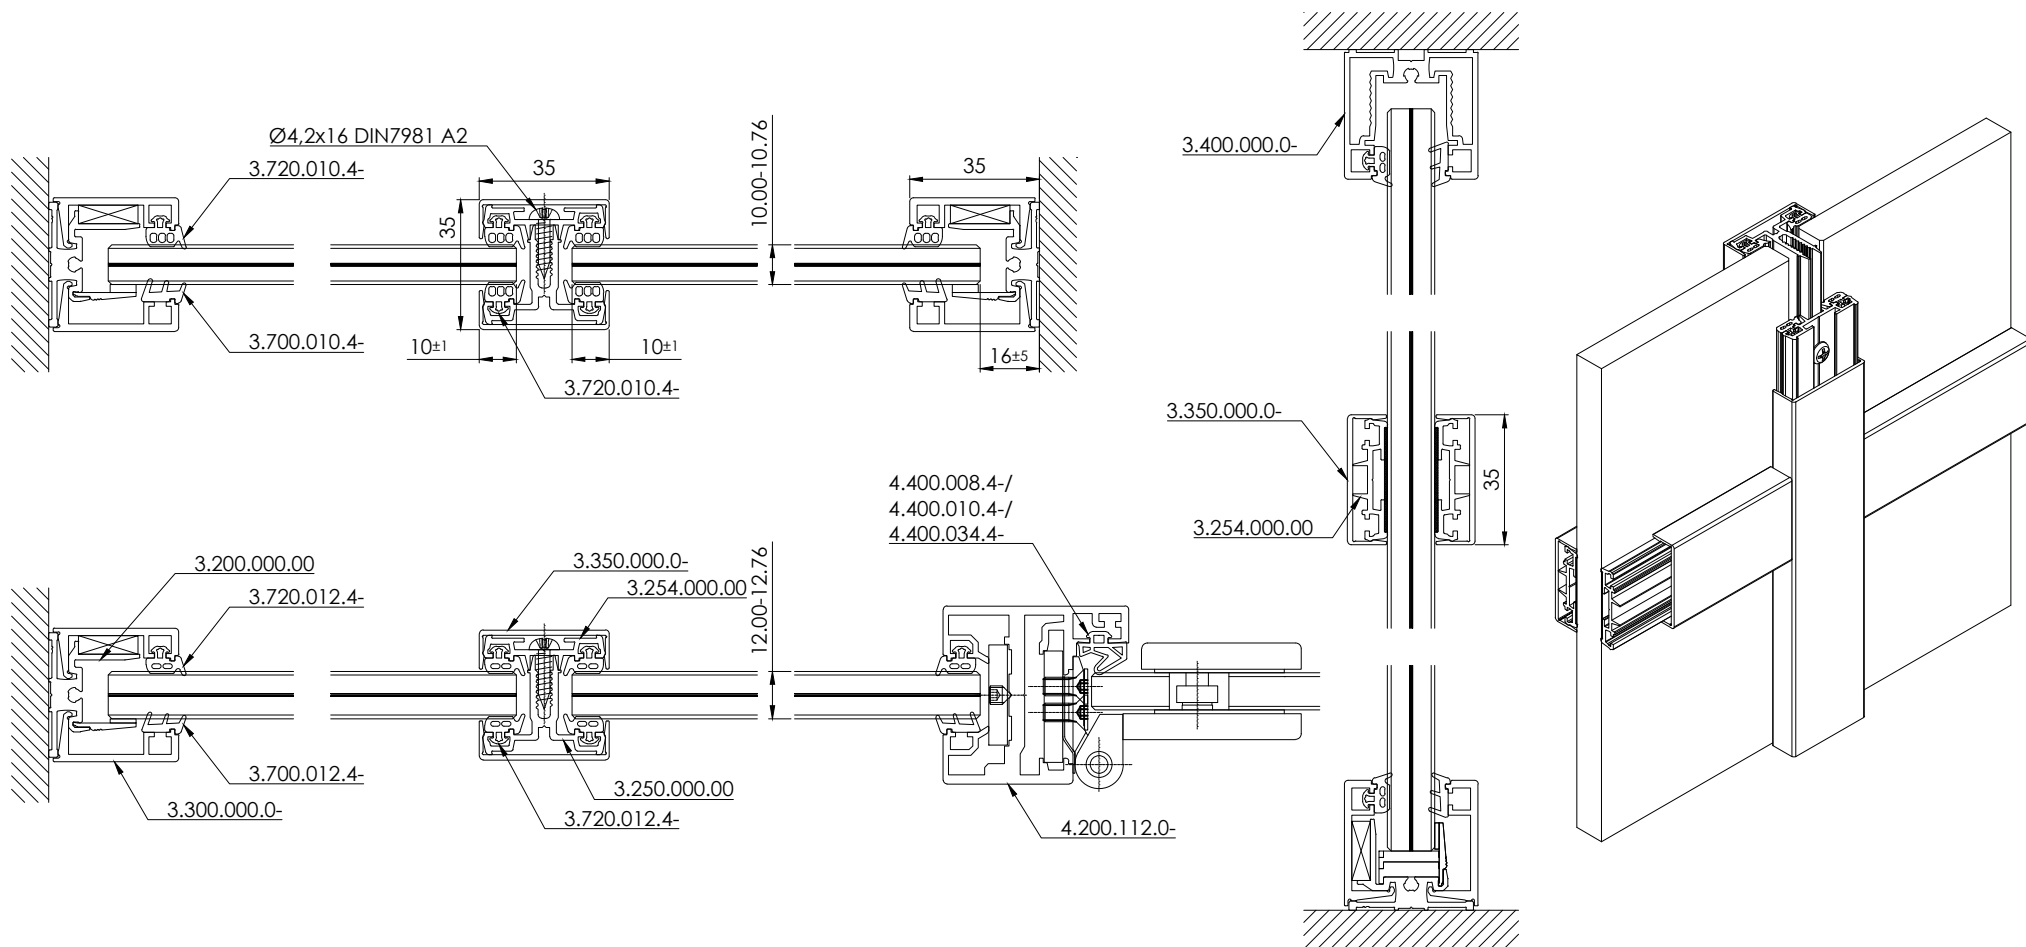

This drawing is property of Glass System Polska Sp. z o.o.. Each duplication or passing on to third persons without our permission is forbidden and will be pursued.

		Glass System Polska Sp. z o.o.	
		ul. Łdzikowskiego 16 Witosa Point 00-710 Warszawa, PL	
date: 10.03.2020	series: GSW Office	concept design: -	
author: ks	description: GSW Office vertical and horizontal muntin profiles general drawing		
scale: -	sheet: -	drawing number: GS-W-3.10.00.21	index: 01
		page: 1/1	