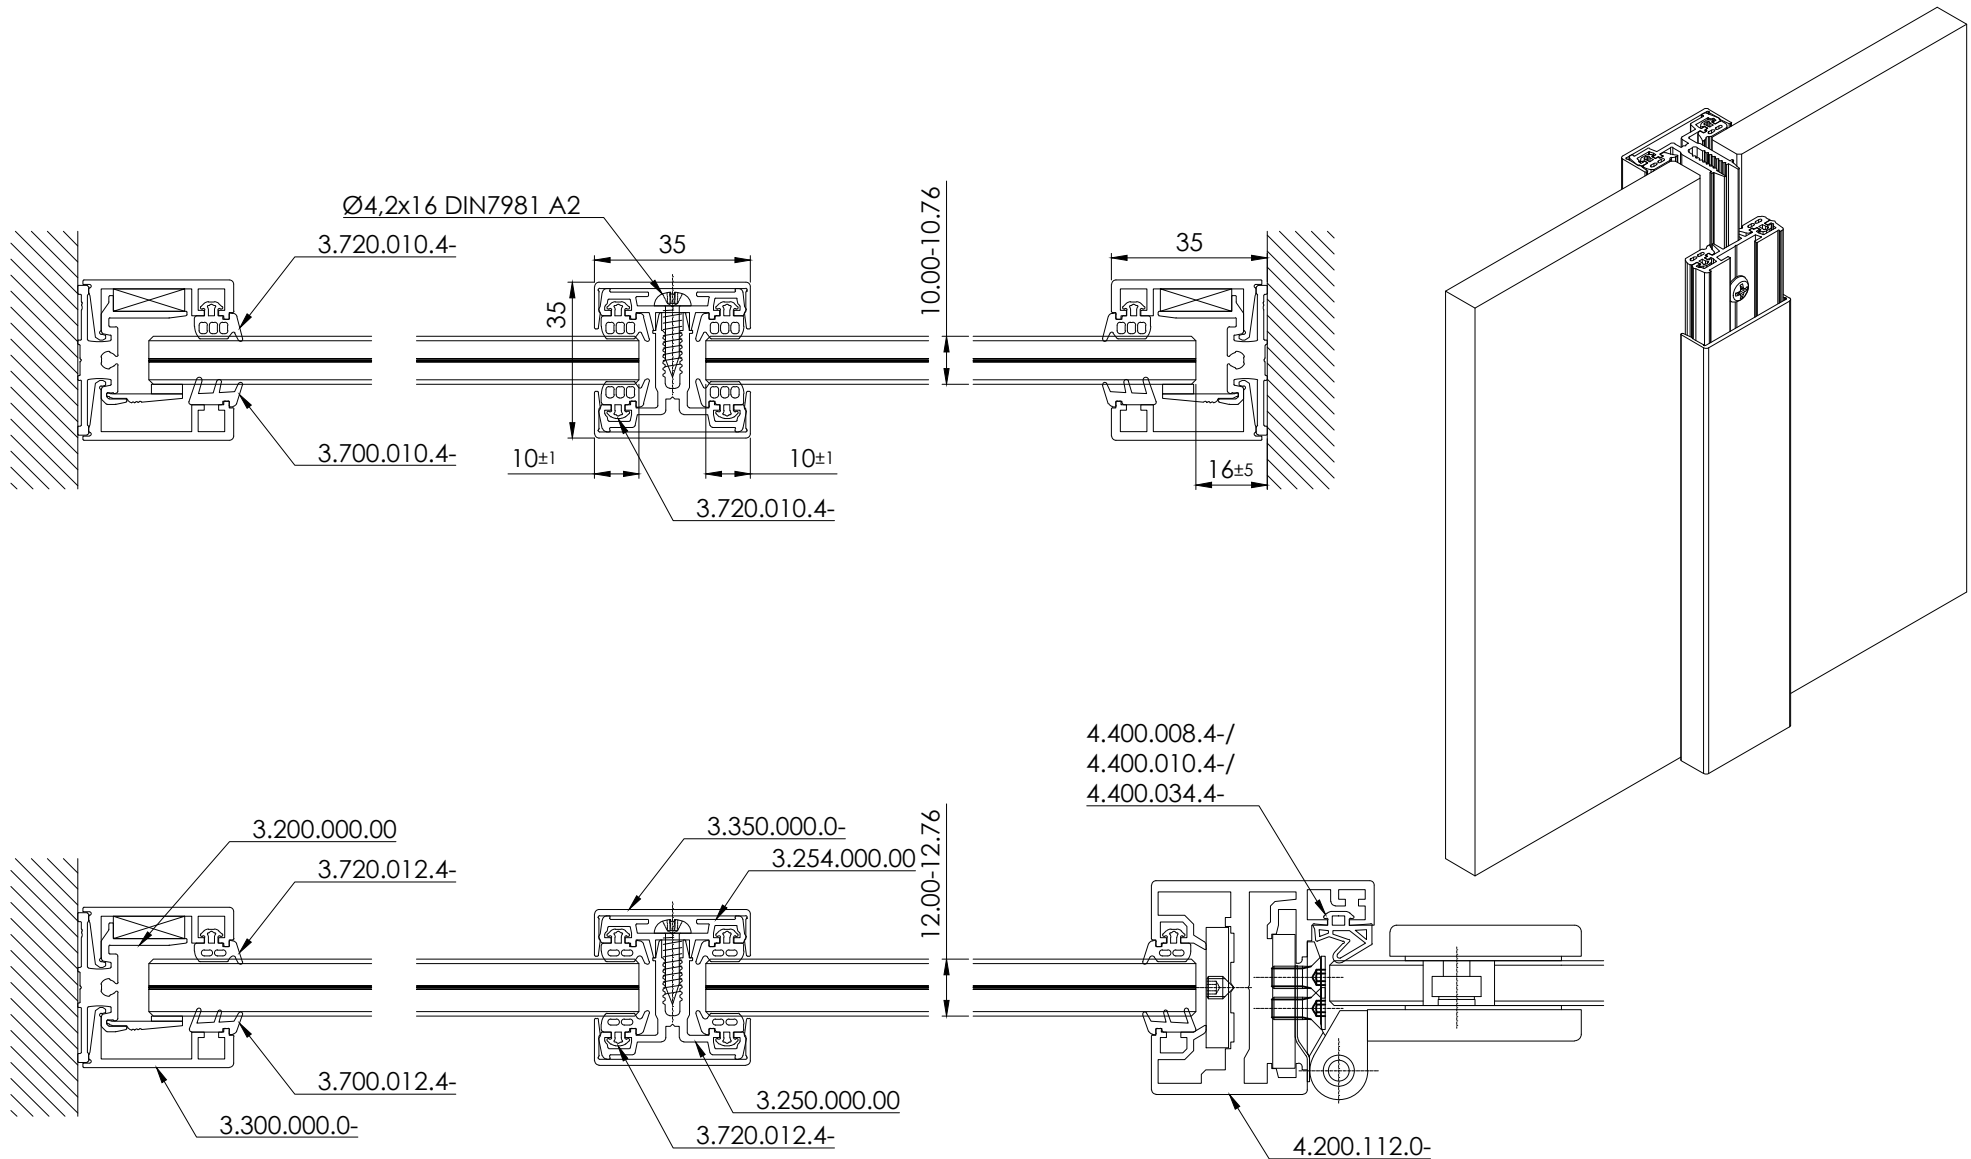

This drawing is property of Glass System Polska Sp. z o.o.. Each duplication or passing on to third persons without our permission is forbidden and will be pursued.

		Glass System Polska Sp. z o.o. ul. Iżdzikowskiego 16 Witosza Point 00-710 Warszawa, PL		
		date: 10.03.2020	series: GSW Office	concept design: -
author: ks	description: GSW Office vertical muntin profile general drawing			
scale: -	sheet: -	drawing number: GS-W-3.10.00.20	index: 01	page: 1/1