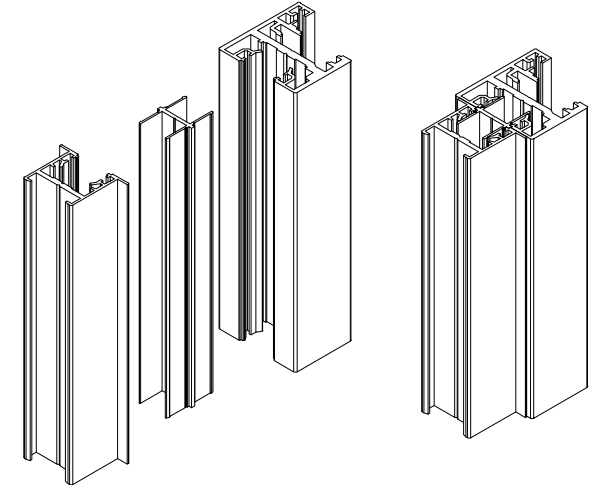

4.300.000.0-

4.200.112.0-

3.720.010.4-/  
3.720.012.4-

3.700.010.4-/  
3.700.012.4-

3.244.000.10

MDF board

Panel and frame connector profile

		Glass System Polska Sp. z o.o. ul. Idzikowskiego 16 Witosa Point 00-710 Warszawa, PL		
		date: 13.05.2020	series: GSW Office	concept design: -
author: ks	description: GSW Office glass installation panel general drawing			
scale: -	sheet: -	drawing number: GS-W-3.10.00.12	index: 01	page: 1/1