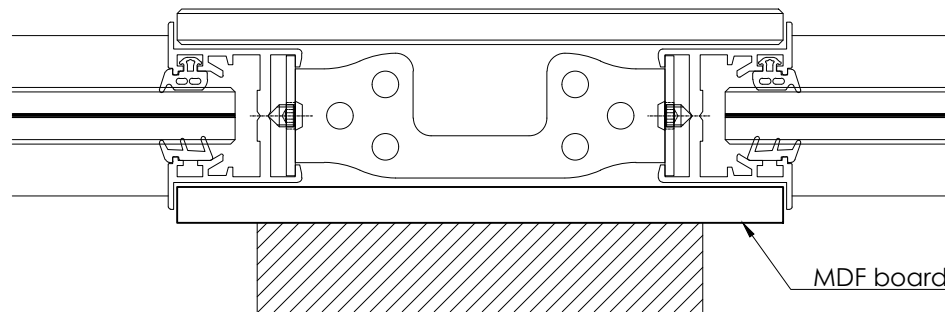

4.300.000.0-

4.200.112.0-

3.720.010.4-/  
3.720.012.4-

3.700.010.4-/  
3.700.012.4-

3.244.000.10

MDF board

Panel and frame connector profile

		Glass System Polska Sp. z o.o. ul. Idzikowskiego 16 Witosa Point 00-710 Warszawa, PL		
		date: 13.05.2020	series: GSW Office	concept design: -
author: ks	description: GSW Office glass installation panel general drawing			
scale: -	sheet: -	drawing number: GS-W-3.10.00.12	index: 01	page: 1/1