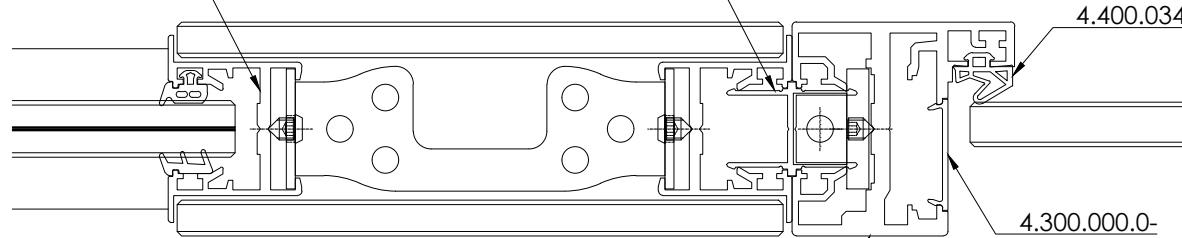

4.300.000.0-

4.200.112.0-

3.720.010.4-/  
3.720.012.4-

3.700.010.4-/  
3.700.012.4-

3.244.000.10

MDF board

Panel and frame connector profile

		Glass System Polska Sp. z o.o. ul. Idzikowskiego 16 Witosa Point 00-710 Warszawa, PL		
		date: 13.05.2020	series: GSW Office	concept design: -
author: ks	description: GSW Office glass installation panel general drawing			
scale: -	sheet: -	drawing number: GS-W-3.10.00.12	index: 01	page: 1/1