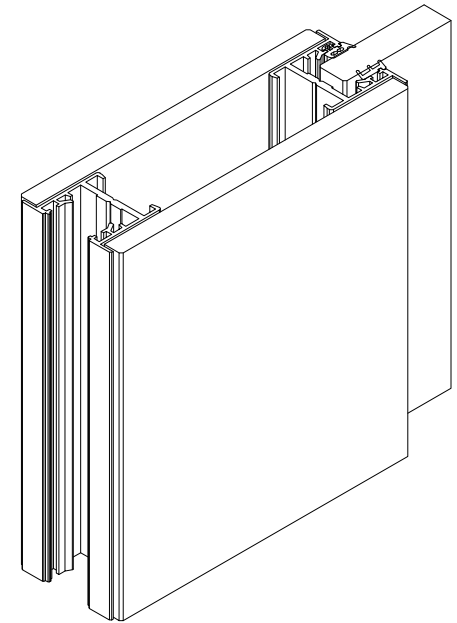

4.300.000.0-

4.200.112.0-

3.720.010.4-/  
3.720.012.4-

3.700.010.4-/  
3.700.012.4-

3.244.000.10

MDF board

Panel and frame connector profile

		Glass System Polska Sp. z o.o. ul. Idzikowskiego 16 Witosa Point 00-710 Warszawa, PL		
		date: 13.05.2020	series: GSW Office	concept design: -
author: ks	description: GSW Office glass installation panel general drawing			
scale: -	sheet: -	drawing number: GS-W-3.10.00.12	index: 01	page: 1/1