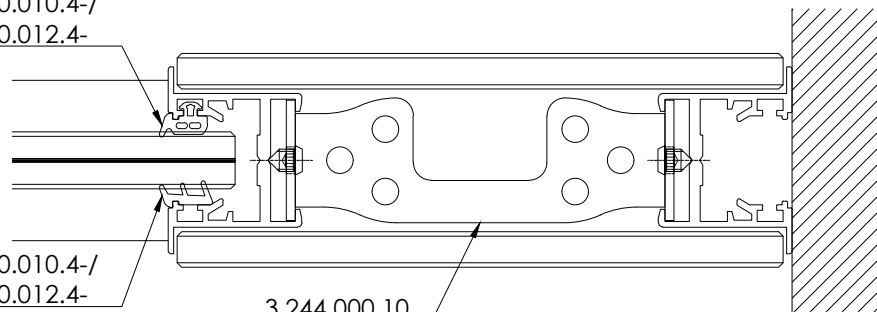

4.300.000.0-

4.200.112.0-

3.720.010.4-/  
3.720.012.4-

3.700.010.4-/  
3.700.012.4-

3.244.000.10

MDF board

Panel and frame connector profile

		Glass System Polska Sp. z o.o. ul. Idzikowskiego 16 Witosa Point 00-710 Warszawa, PL		
		date: 13.05.2020	series: GSW Office	concept design: -
author: ks	description: GSW Office glass installation panel general drawing			
scale: -	sheet: -	drawing number: GS-W-3.10.00.12	index: 01	page: 1/1