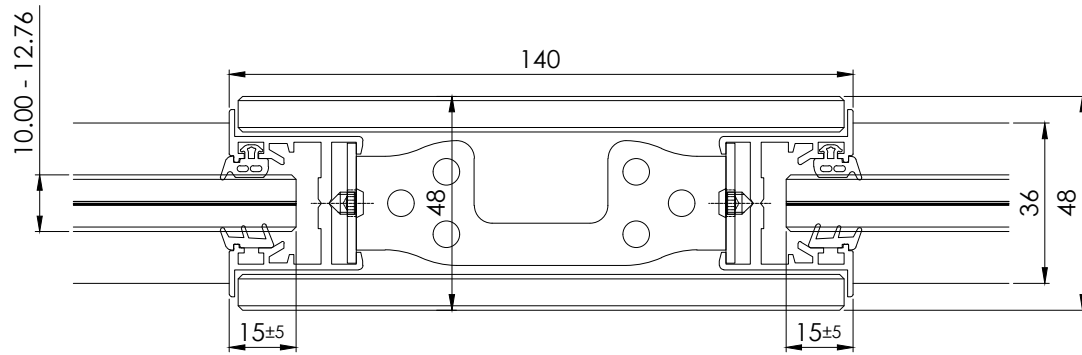

This drawing is property of Glass System Polska Sp. z o.o.. Each duplication or passing on to third persons without our permission is forbidden and will be pursued.

3.248.000.0-

3.246.000.00

4.400.008.4-/
4.400.010.4-/
4.400.034.4-