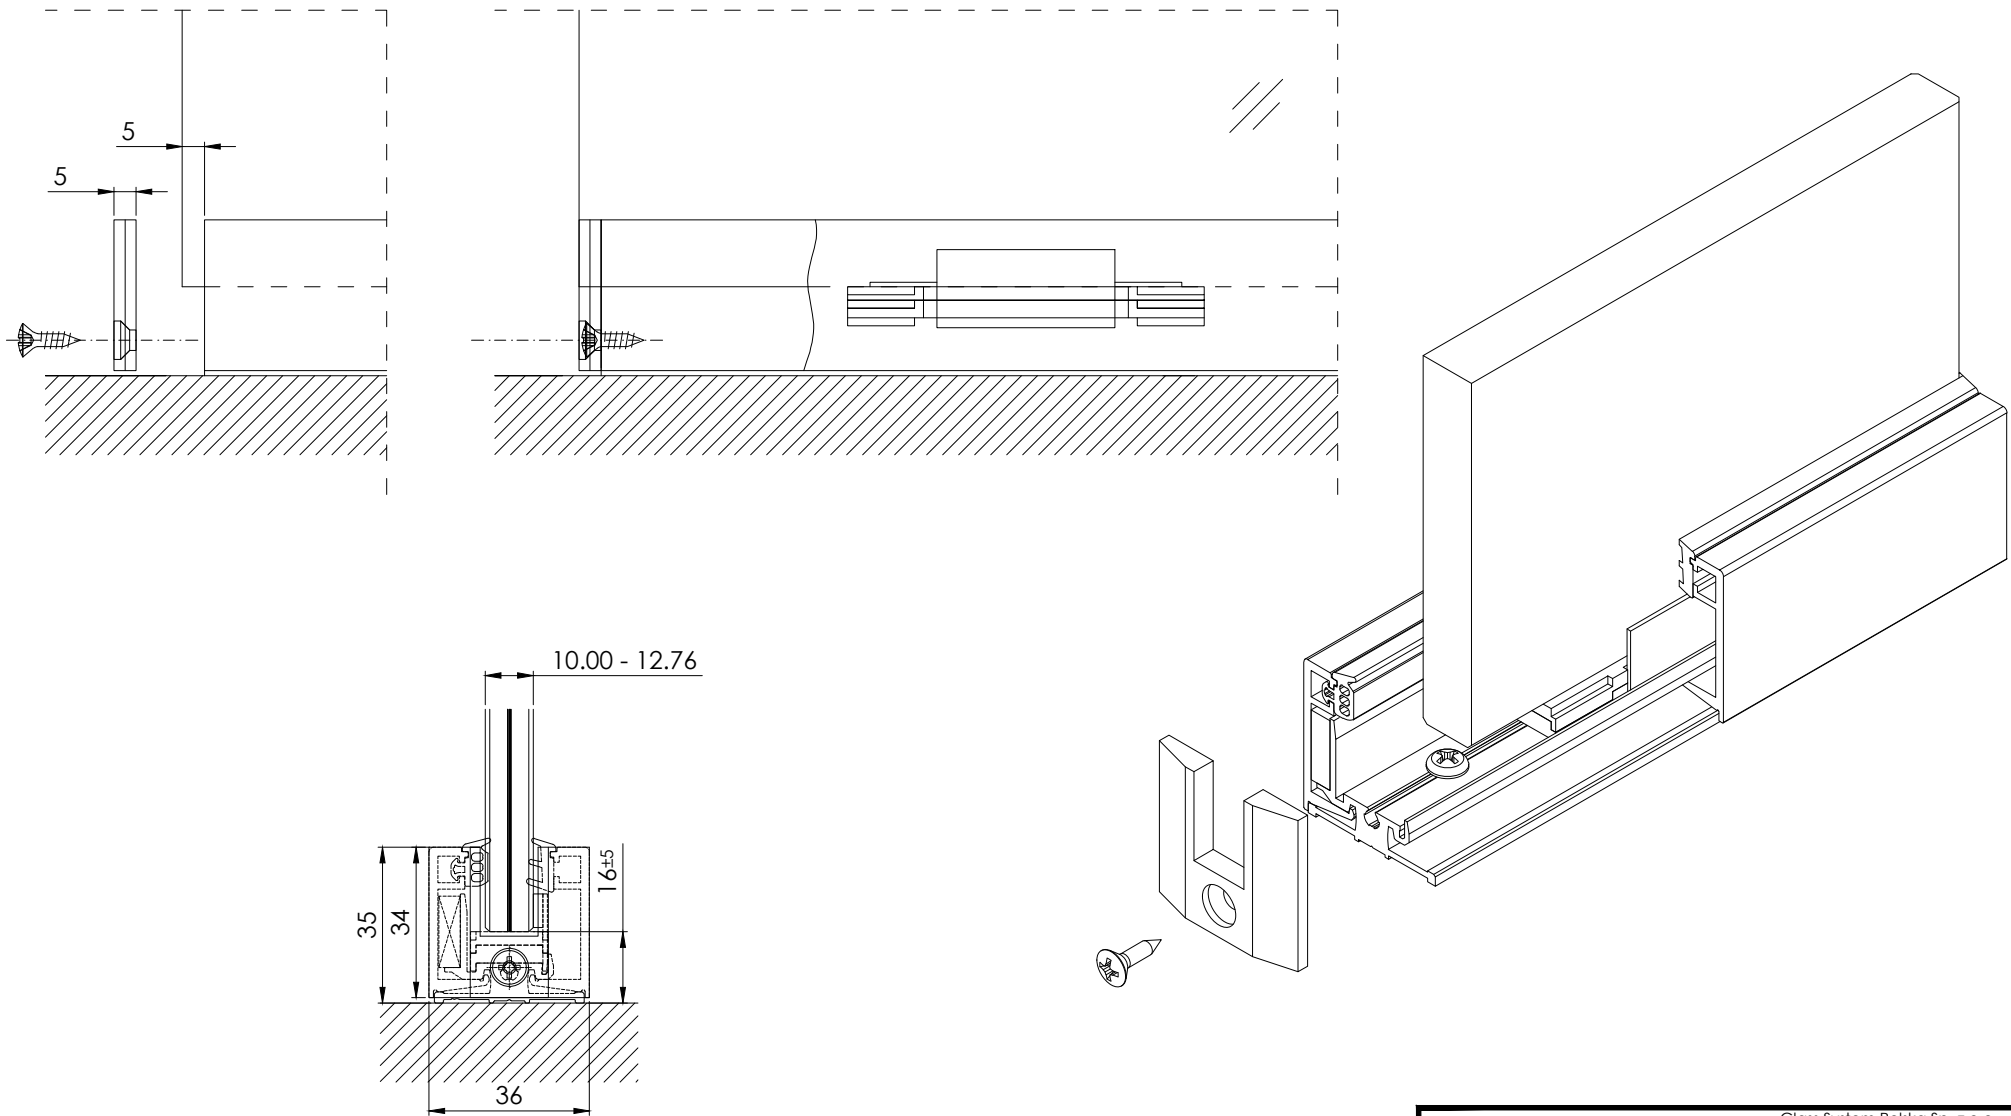

This drawing is property of Glass System Polska Sp. z o.o... Each duplication or passing on to third persons without our permission is forbidden and will be pursued.

Aluminium end cap
3.800.112.0-

		Glass System Polska Sp. z o.o.	
		ul. Łdzikowskiego 16 Witosa Point 00-710 Warszawa, PL	
date:	01.01.2022	series:	GSW Office
author:	ks	concept design:	-
scale:	-	Zaślepka profilu GSW Office rysunek ogólny	
sheet:	-		
		drawing number:	3.800.112.--
		index:	03
		page:	1/1