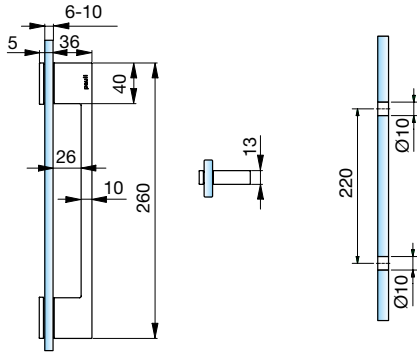

article no.	finish	glass thckn.	article description	pu/pieces
8822MS7-SG-250	gloss chrome	6-12 mm	glass door handle	1/1
8822MS10-SG-250	matt chrome		self-adhesive	
8822MSPVD35-SG-250	black matt			

article no.	finish	glass thckn.	article description	pu/pieces
8822MS7-SG-400	gloss chrome	6-12 mm	glass door handle	1/1
8822MS10-SG-400	matt chrome		self-adhesive	
8822MSPVD35-SG-400	black matt			

note: The self-adhesive handles may not be bonded to coated glass. The surface must be cleaned and degreased before bonding. Press the handles firmly after bonding, e.g. apply pressure with a clamp.

article no.	finish	glass thckn.	article description	pu/pieces
8276ZN5	gloss chrome	6-10 mm	door handle single sided	1/2
8276ZN1	matt chrome			
8276ZNPVD22	stainless steel optic			

article no.	finish	glass thckn.	description	pu/pcs
8277ZN5	gloss chrome	6-10 mm	door handle	1/1
8277ZN1	matt chrome		double sided	
8277ZN10	gloss nickel			
8277ZNPVD22	stainless steel optic			
8277ZNPVD20	gold optic			
8277ZN5-A	gloss chrome		door handle	
8277ZN1-A	matt chrome		double sided	
8277ZNPVD22-A	stainless steel optic		without logo	
8277ZNPVD35-A	black matt			
8277ZN135-A	deep black matt			