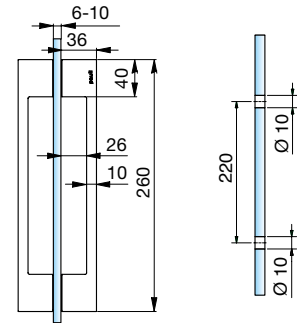

article no.	finish	glass thckn.	article description	pu/pieces
8822MS7-SG-250	gloss chrome	6-12 mm	glass door handle	1/1
8822MS10-SG-250	matt chrome		self-adhesive	
8822MSPVD35-SG-250	black matt			

article no.	finish	glass thckn.	article description	pu/pieces
8822MS7-SG-400	gloss chrome	6-12 mm	glass door handle	1/1
8822MS10-SG-400	matt chrome		self-adhesive	
8822MSPVD35-SG-400	black matt			

note: The self-adhesive handles may not be bonded to coated glass. The surface must be cleaned and degreased before bonding. Press the handles firmly after bonding, e.g. apply pressure with a clamp.

article no.	finish	glass thckn.	article description	pu/pieces
8276ZN5	gloss chrome	6-10 mm	door handle single sided	1/2
8276ZN1	matt chrome			
8276ZNPVD22	stainless steel optic			

article no.	finish	glass thckn.	description	pu/pcs
8277ZN5	gloss chrome	6-10 mm	door handle	1/1
8277ZN1	matt chrome		double sided	
8277ZN10	gloss nickel			
8277ZNPVD22	stainless steel optic			
8277ZNPVD20	gold optic			
8277ZN5-A	gloss chrome		door handle	
8277ZN1-A	matt chrome		double sided	
8277ZNPVD22-A	stainless steel optic		without logo	
8277ZNPVD35-A	black matt			
8277ZN135-A	deep black matt			