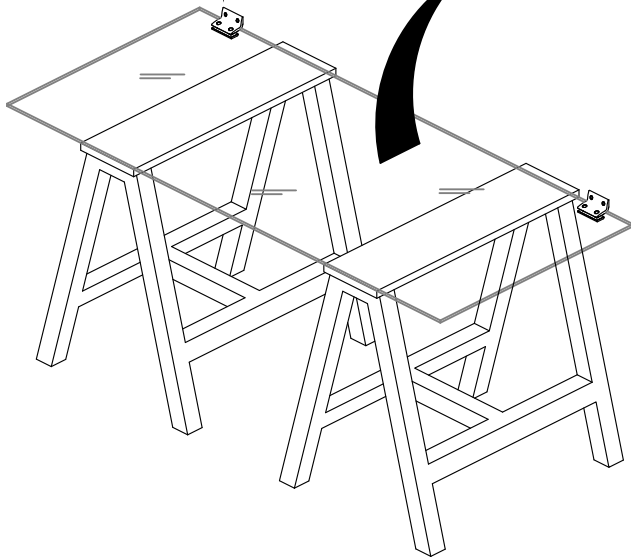

SHOWER BOXES

4410

6-8-10
GLASS

Tools required

2 x

1

2

3