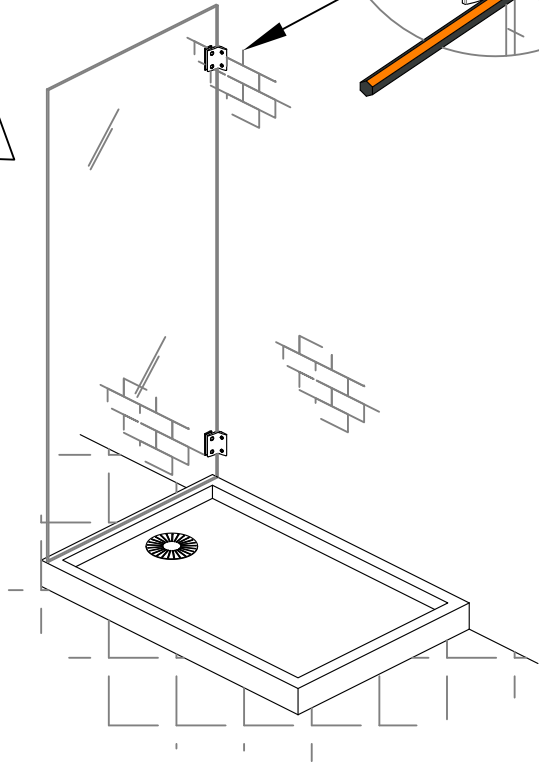

SHOWER BOXES

4410

6-8-10
GLASS

Tools required

2 x

1

2

3