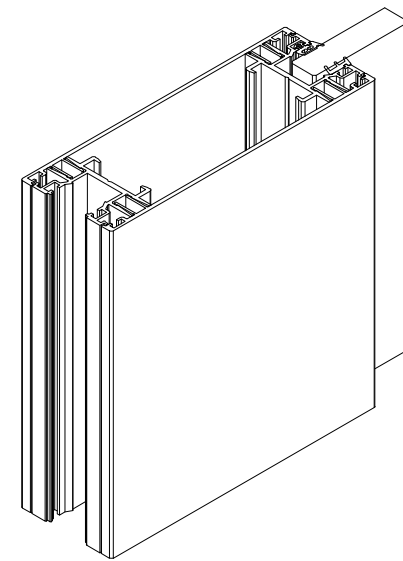

This drawing is property of Glass System Polska Sp. z o.o... Each duplication or passing on to third persons without our permission is forbidden and will be pursued.

		Glass System Polska Sp. z o.o.	
		ul. Idzikowskiego 16 Witosa Point 00-710 Warszawa, PL	
date: 18.06.2020	series: GSW Office	concept design: -	
author: ks	description: GSW Office installation panel general drawing		
scale: -	sheet: -	drawing number: GS-W-3.10.00.10	index: 05
		page: 1/1	