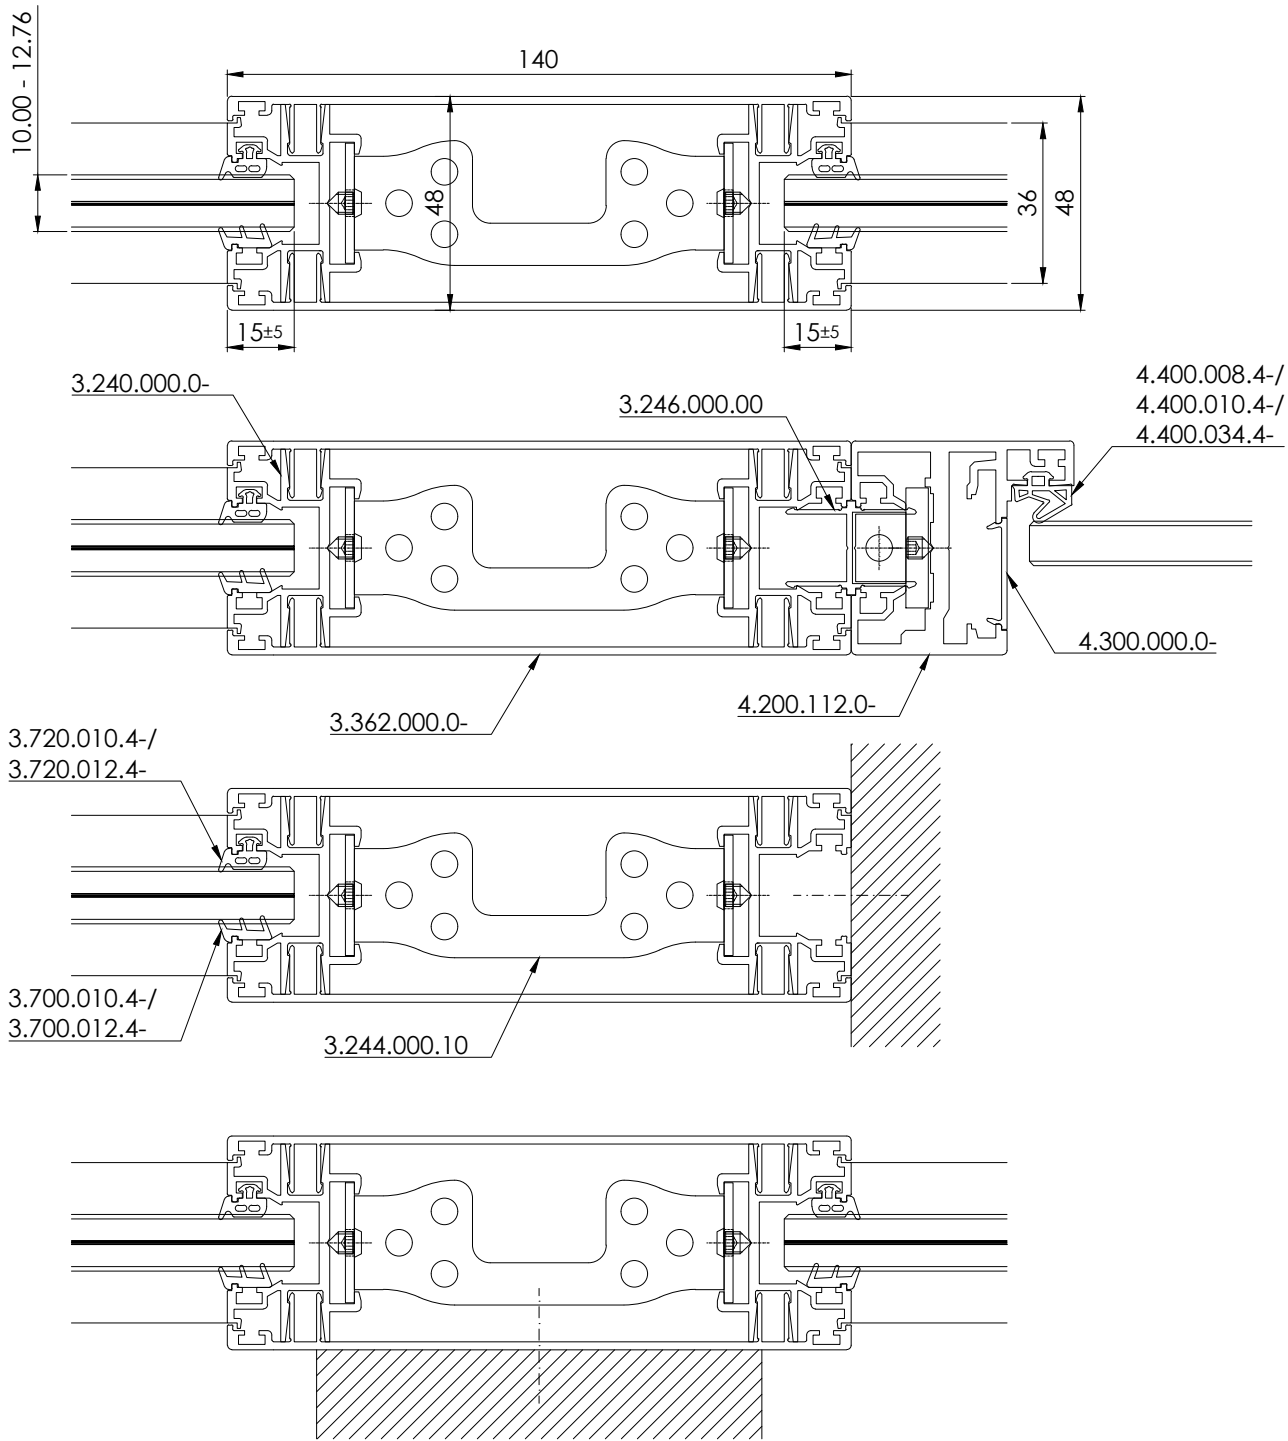

This drawing is property of Glass System Polska Sp. z o.o... Each duplication or passing on to third persons without our permission is forbidden and will be pursued.

		Glass System Polska Sp. z o.o.	
		ul. Idzikowskiego 16 Witosa Point 00-710 Warszawa, PL	
date: 18.06.2020	series: GSW Office	concept design: -	
author: ks	description: GSW Office installation panel general drawing		
scale: -	sheet: -	drawing number: GS-W-3.10.00.10	index: 05
		page: 1/1	