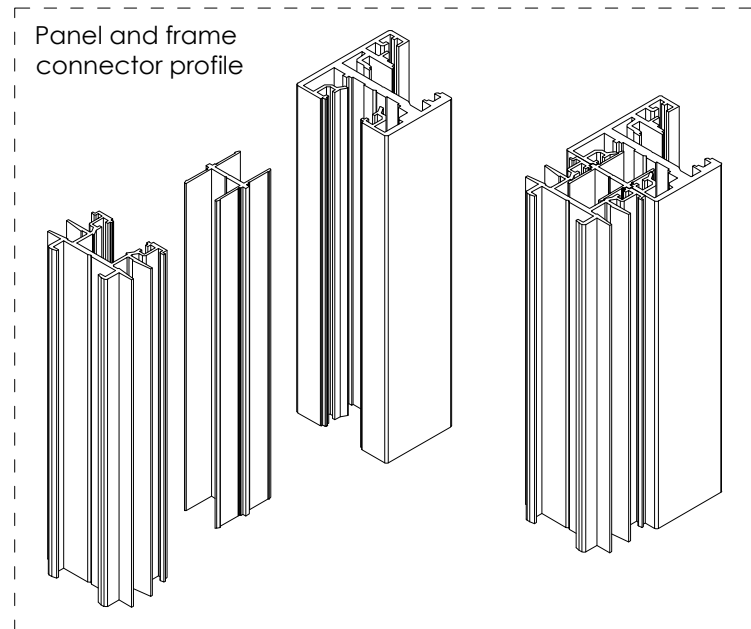

This drawing is property of Glass System Polska Sp. z o.o... Each duplication or passing on to third persons without our permission is forbidden and will be pursued.

		Glass System Polska Sp. z o.o.	
		ul. Idzikowskiego 16 Witosa Point 00-710 Warszawa, PL	
date: 18.06.2020	series: GSW Office	concept design: -	
author: ks	description: GSW Office installation panel general drawing		
scale: -	sheet: -	drawing number: GS-W-3.10.00.10	index: 05
		page: 1/1	