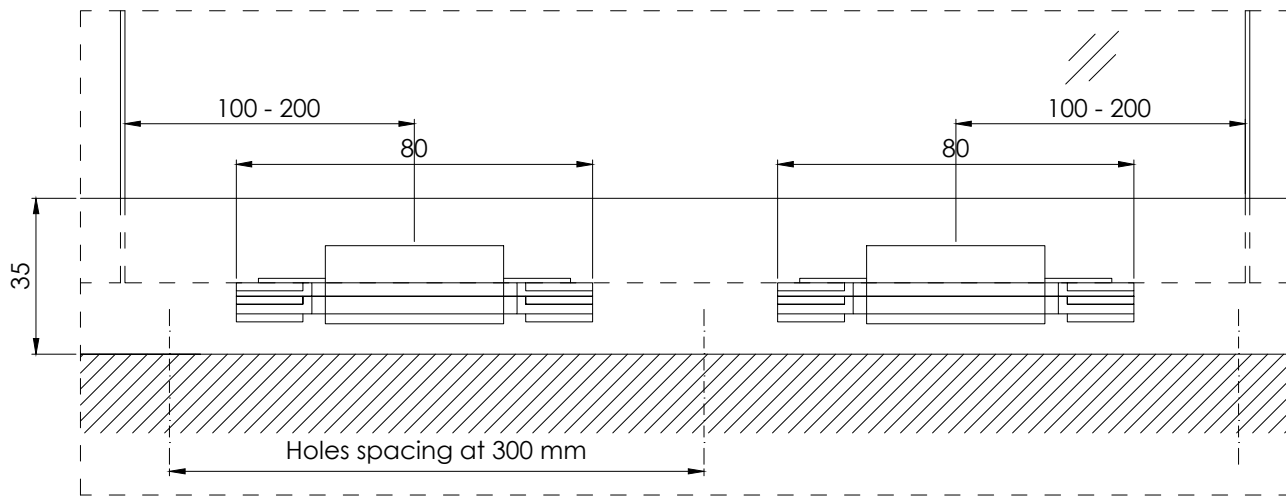

This drawing is property of Glass System Polska Sp. z o.o. Each duplication or passing on to third persons without our permission is forbidden and will be pursued.

ESG 10 / VSG 55.1 / VSG 55.2

ESG 12 / VSG 66.1 / VSG 66.2

*optional