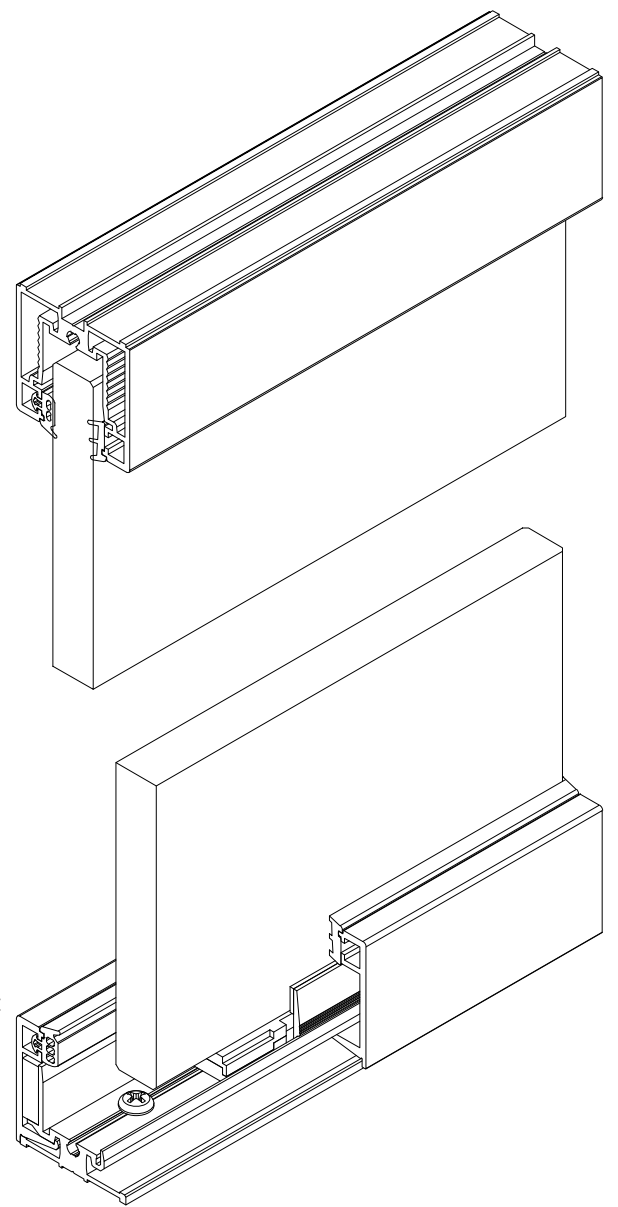

*optional

		Glass System Polska Sp. z o.o. ul. Idzikowskiego 16 Witosa Point 00-710 Warszawa, PL		
		date: 07.08.2019	series: GSW Office	concept design: -
author: ks	description: GSW Office mounting profile general drawing			
scale: -	sheet: -	drawing number: GS-W-3.10.00.00	index: 05	page: 1/1