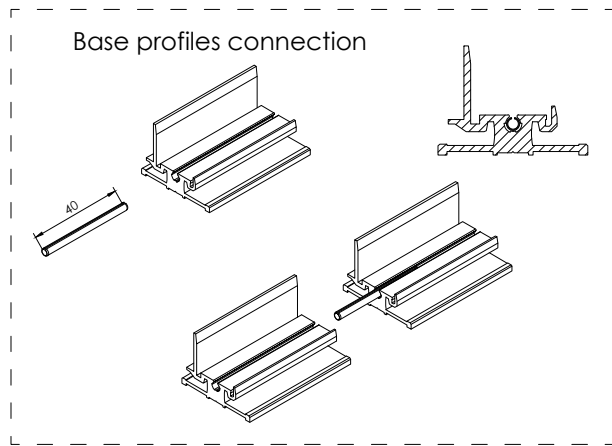

This drawing is property of Glass System Polska Sp. z o.o. Each duplication or passing on to third persons without our permission is forbidden and will be pursued.

ESG 10 / VSG 55.1 / VSG 55.2

ESG 12 / VSG 66.1 / VSG 66.2

*optional