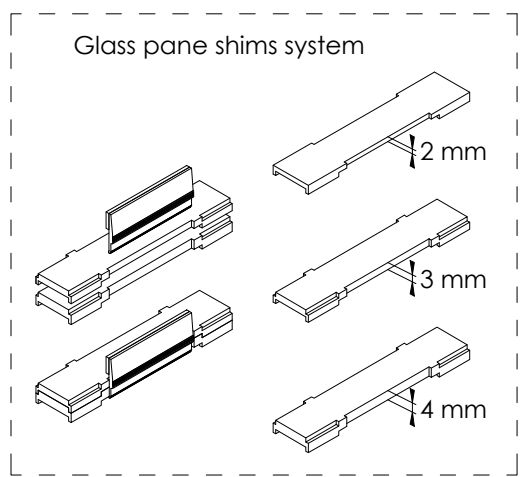

This drawing is property of Glass System Polska Sp. z o.o. Each duplication or passing on to third persons without our permission is forbidden and will be pursued.

ESG 10 / VSG 55.1 / VSG 55.2

ESG 12 / VSG 66.1 / VSG 66.2

*optional