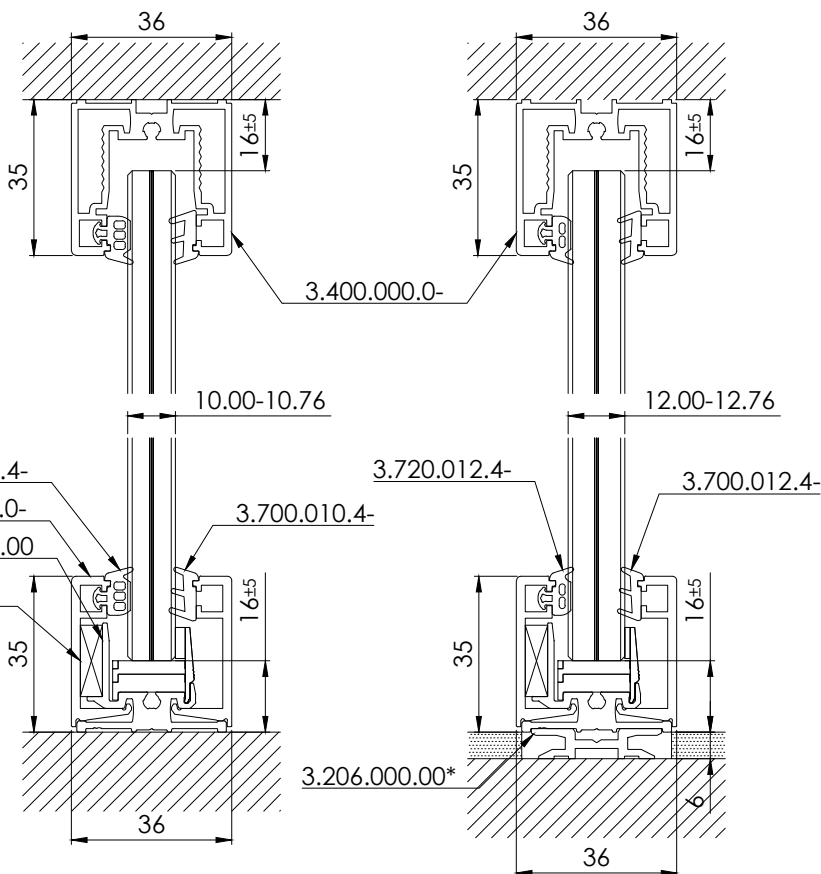

This drawing is property of Glass System Polska Sp. z o.o. Each duplication or passing on to third persons without our permission is forbidden and will be pursued.

ESG 10 / VSG 55.1 / VSG 55.2

ESG 12 / VSG 66.1 / VSG 66.2

*optional